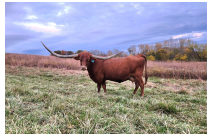

DUNN BRAVO CELEBRITY